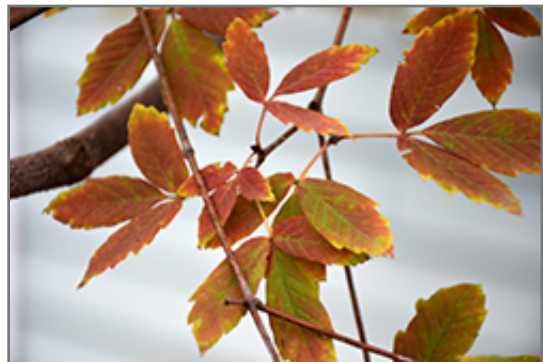

Cinnamon Girl Paperbark Maple in fall

Photo courtesy of NetPS Plant Finder