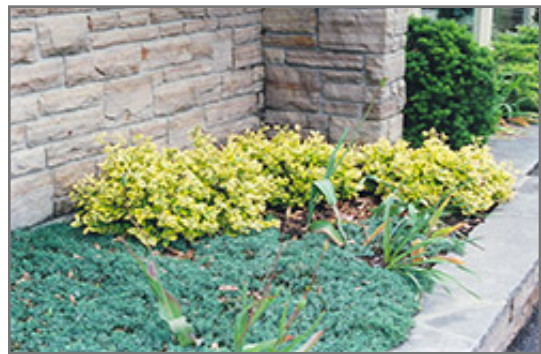

**Sungold Wintercreeper\***  
*Euonymus fortunei 'Sungold'*

Height: 4 feet

Spread: 4 feet

Sunlight: ○ ● ●

Hardiness Zone: 5a

Other Names: Wintercreeper Euonymus

**Description:**

An uncommon yet amazing mounded evergreen shrub which features brilliant golden leaves with a splash of green in the middle, very pronounced; a tough and showy color accent for almost any garden use

**Landscape Attributes**

Sungold Wintercreeper is a multi-stemmed evergreen shrub with a more or less rounded form. Its relatively fine texture sets it apart from other landscape plants with less refined foliage.

This shrub will require occasional maintenance and upkeep, and can be pruned at anytime. Gardeners should be aware of the following characteristic(s) that may warrant special consideration;

- Insects

Sungold Wintercreeper is recommended for the following landscape applications;

- Mass Planting
- Hedges/Screening
- General Garden Use
- Groundcover

*Sungold Wintercreeper foliage*  
Photo courtesy of NetPS Plant Finder

*Sungold Wintercreeper*  
Photo courtesy of NetPS Plant Finder