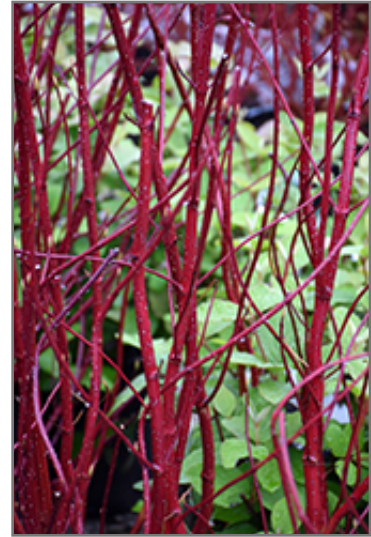

An incredibly attractive and vigorous shrub valued for its blazing red stems which glow against the winter snow, fruits are also ornamental; shrubby sprawling habit but suckers much less than the species

Ornamental Features

Bailey Red-Twig Dogwood is primarily grown for its highly ornamental fruit. It features an abundance of magnificent powder blue berries in late summer. It has clusters of creamy white flowers at the ends of the branches in late spring. It has green deciduous foliage. The pointy leaves turn an outstanding brick red in the fall. The cherry red branches are extremely showy and add significant winter interest.

Landscape Attributes

Bailey Red-Twig Dogwood is a multi-stemmed deciduous shrub with an upright spreading habit of growth. Its average texture blends into the landscape, but can be balanced by one or two finer or coarser trees or shrubs for an effective composition.

This is a relatively low maintenance shrub, and can be pruned at anytime. It is a good choice for attracting birds to your yard. It has no significant negative characteristics.

Bailey Red-Twig Dogwood is recommended for the following landscape applications;