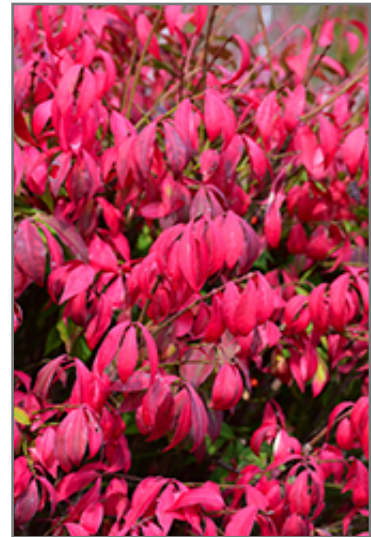

Little Moses Burning Bush*
Euonymus alatus 'Odom'

Height: 3 feet

Spread: 3 feet

Sunlight: ○ ● ●

Hardiness Zone: 4a

Other Names: Winged Euonymus, Burningbush

Description:

One of the smallest varieties of burning bush with stunning fall color of florescent red to pink, very showy; interesting corky wings on the branches; very adaptable and versatile; ideal for all those tight spots in the garden

Ornamental Features

Little Moses Burning Bush is primarily valued in the garden for its interestingly mounded form. It has bluish-green deciduous foliage. The pointy leaves turn an outstanding crimson in the fall. It produces red capsules from early to late fall. The harvest gold stems are very effective and add winter interest.

Landscape Attributes

Little Moses Burning Bush is a dense multi-stemmed deciduous shrub with a mounded form. Its average texture blends into the landscape, but can be balanced by one or two finer or coarser trees or shrubs for an effective composition.

This is a relatively low maintenance shrub, and can be pruned at anytime. It has no significant negative characteristics.

Little Moses Burning Bush is recommended for the following landscape applications;

- Accent
- Mass Planting
- Hedges/Screening
- General Garden Use

Little Moses Burning Bush in fall
Photo courtesy of NetPS Plant Finder