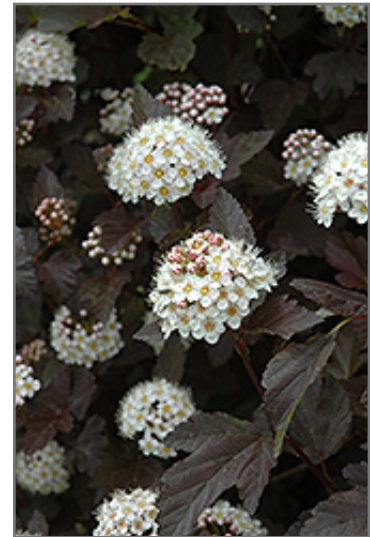

Diablo® Ninebark
Physocarpus opulifolius 'Monlo'

Height: 8 feet

Spread: 8 feet

Sunlight: ○ ●

Hardiness Zone: 2b

Other Names: Eastern Ninebark

Description:

A large spreading shrub with intensely purple leaves all season long, small white flowers followed by pretty reddish fruit which show well against the foliage, and interesting peeling papery bark; extremely tough and durable, makes a superb color accent

Ornamental Features

Diablo Ninebark features showy clusters of white flowers at the ends of the branches from late spring to early summer, which emerge from distinctive pink flower buds. It has attractive deep purple deciduous foliage which emerges burgundy in spring. The serrated lobed leaves are highly ornamental and turn an outstanding red in the fall. It features abundant showy red capsules from early to mid fall. The peeling tan bark adds an interesting dimension to the landscape.

Landscape Attributes

Diablo Ninebark is a multi-stemmed deciduous shrub with an upright spreading habit of growth. Its relatively coarse texture can be used to stand it apart from other landscape plants with finer foliage.

This shrub will require occasional maintenance and upkeep, and can be pruned at anytime. It has no significant negative characteristics.

Diablo Ninebark is recommended for the following landscape applications;

Diablo Ninebark flowers
Photo courtesy of NetPS Plant Finder